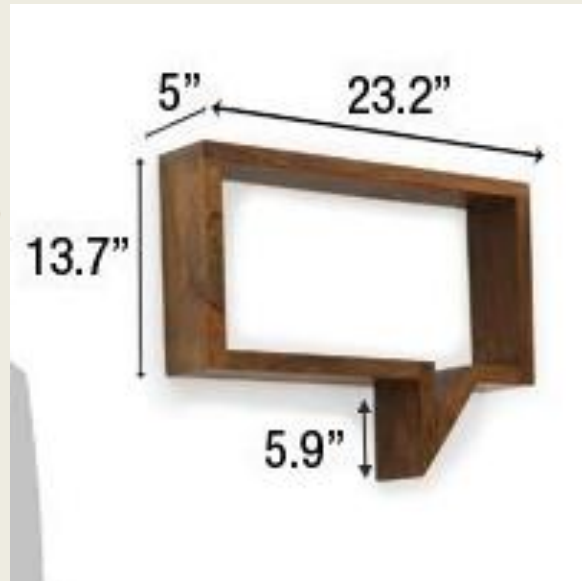

Wall Shelves

S/W Wall Shelf Set of 2

Art No. WS DO 05

Size :- As per picture (Inches)

S/W Wall Shelf Set of 2

Art No. WS DO 06

Size :- As per picture (Inches)

Wall Shelves

**S/W Wall Shelf
Art No. WS DO 07
Size :- 17x6x15 (Inches)**

**S/W Wall Shelf with Hook
Art No. WS DO 08
Size :- 33.5x8x15.5 (Inches)**

Wall Shelves

S/W Wall Shelve Set of 2

Art No. WS DO 09

Size :- As per picture (Inches)