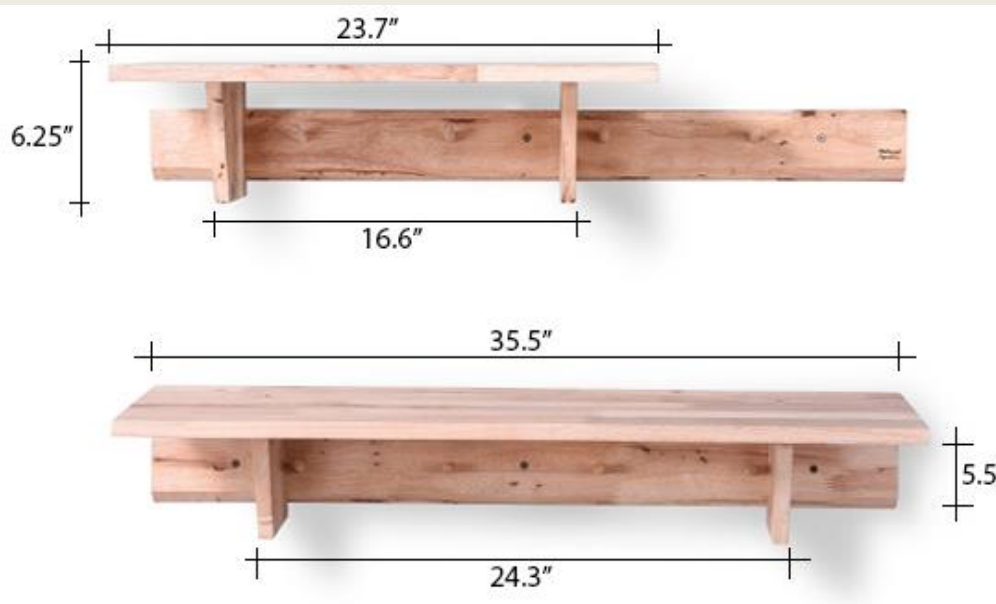

Wall Shelves

S/W Wall Shelf Set of 2

Art No. WS DO 05

Size :- As per picture (Inches)

S/W Wall Shelf Set of 2

Art No. WS DO 06

Size :- As per picture (Inches)

Wall Shelves

**S/W Wall Shelf
Art No. WS DO 07
Size :- 17x6x15 (Inches)**

**S/W Wall Shelf with Hook
Art No. WS DO 08
Size :- 33.5x8x15.5 (Inches)**

Wall Shelves

S/W Wall Shelve Set of 2

Art No. WS DO 09

Size :- As per picture (Inches)