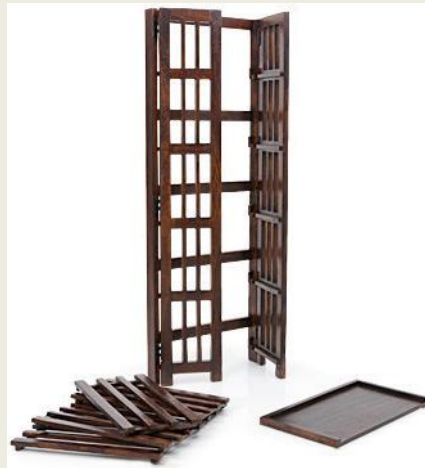

Book Shelf

S/W Folding Book Shelf

Art No. BSH DO 01

Size :- 24x13x65 (Inches)